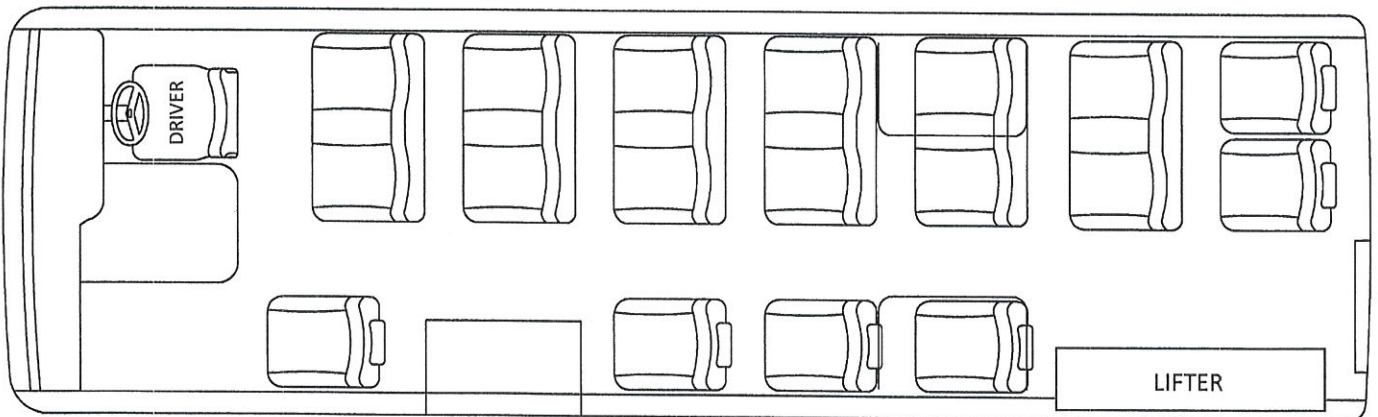

# TOYOTA COASTER - Vehicle Seating Layout

## 20 Passenger Seats

## 18 Passenger Seats

## 14 Passenger Seats + 2 x Wheelchair