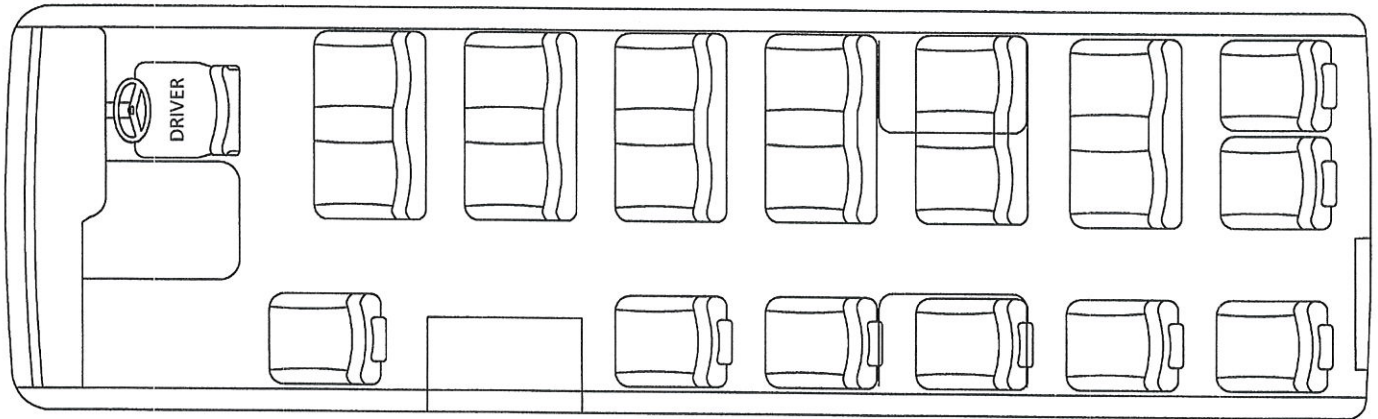

# TOYOTA COASTER - Vehicle Seating Layout

## 20 Passenger Seats

## 18 Passenger Seats

## 14 Passenger Seats + 2 x Wheelchair